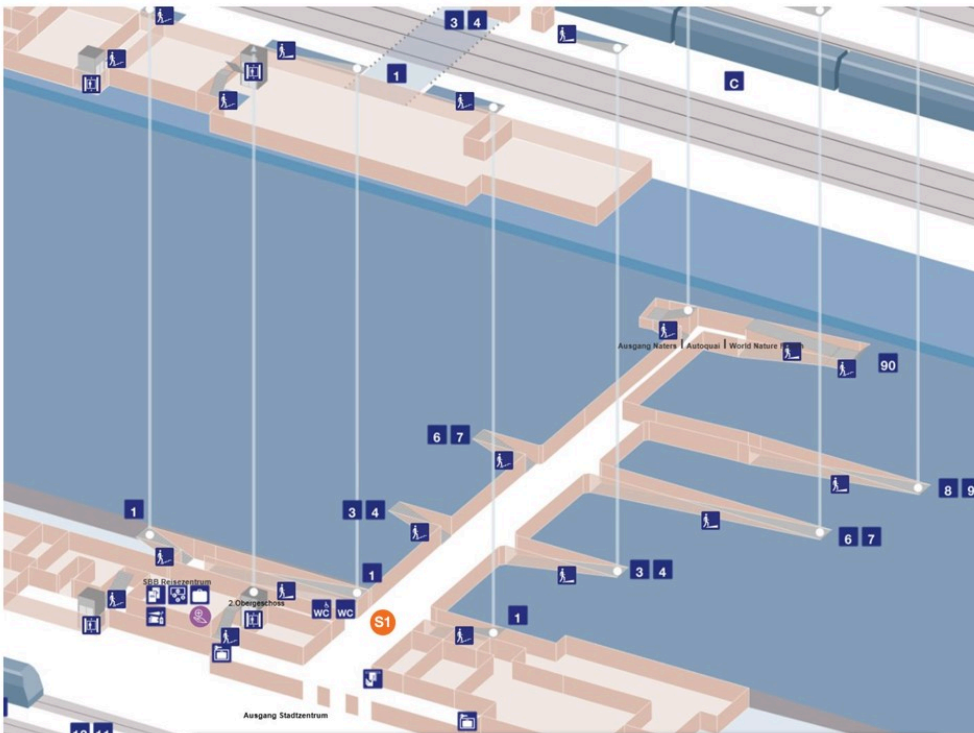

## Distribution points Brig station

### Key figures

Format	<b>Distribution promotion</b>
Distribution points	<b>1 freely selectable</b>
Period	<b>½ day, 1 day</b>
Location	<b>Brig, Sampling point S1</b>
Space	<b>100 cm x 100 cm, 1 m<sup>2</sup></b>
Reference	<b>3900-1215</b>
Restrictions	<b>Alcohol, Tobacco, E-Cigarettes</b>
Net rent	<b>CHF 800.- / ½ day</b>
Net rent	<b>CHF 1'425.- / day</b>