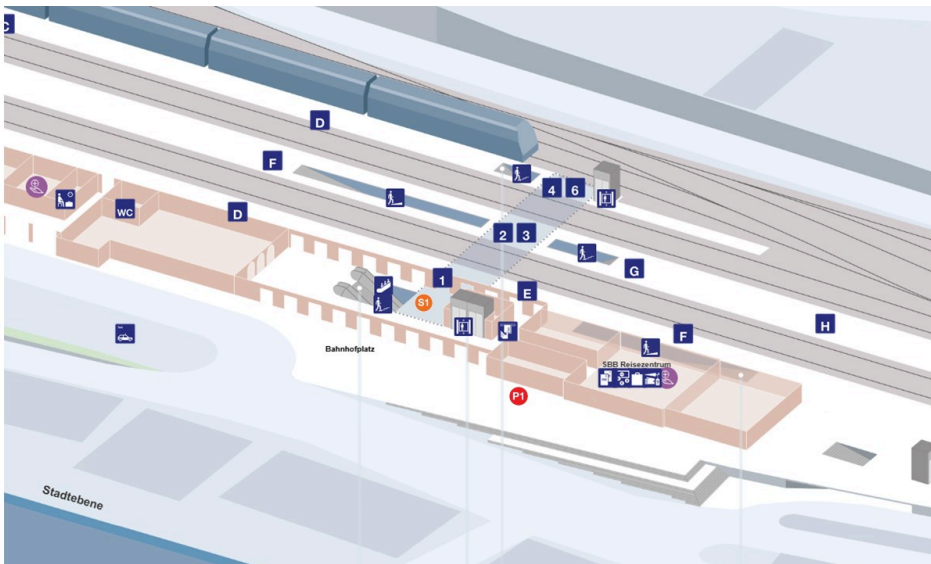

## Distribution points Bellinzona railway station

### Key figures

Format	<b>Distribution promotion</b>
Distribution points	<b>1 freely selectable</b>
Period	<b>½ day, 1 day</b>
Location	<b>Bellinzona, Sampling point S1</b>
Space	<b>100 cm x 100 cm, 1 m<sup>2</sup></b>
Reference	<b>6500-1210</b>
Restrictions	<b>Alcohol, Tobacco</b>
Net rent	<b>CHF 800.- / ½ day</b>
Net rent	<b>CHF 1'425.- / day</b>