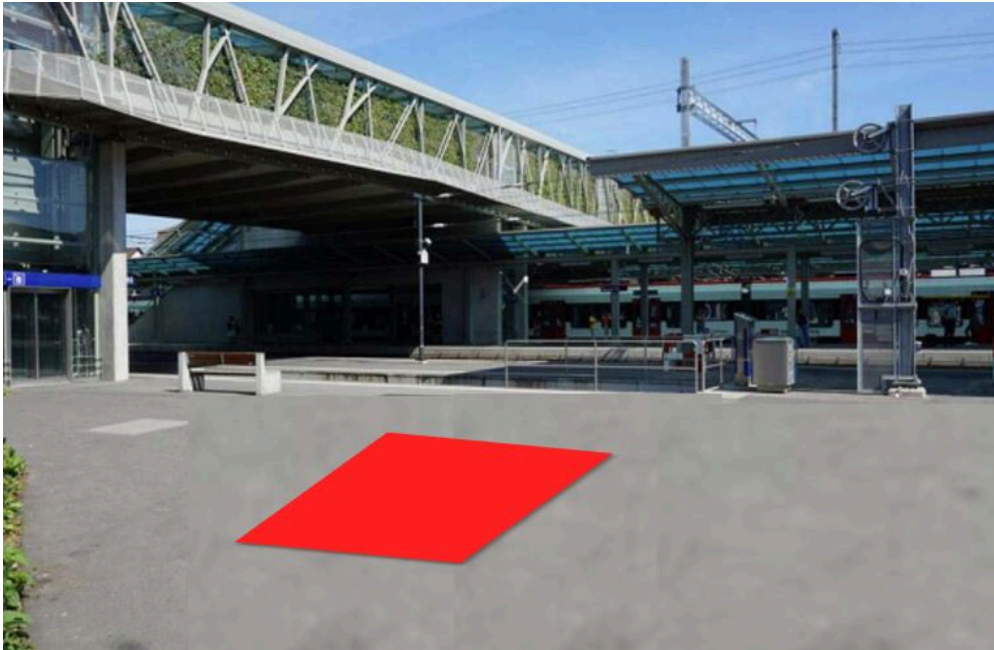

Stand promotion

## Promotion area Renens railway station station square P1

### Key figures

Format	<b>Stand promotion</b>
Period	<b>1 day</b>
Location	<b>Renens VD, Station square, Passage West</b>
Space	<b>400 cm x 400 cm, 16 m<sup>2</sup></b>
Reference	<b>1020-1378</b>
Restrictions	<b>Alcohol, Tobacco, E-Cigarettes</b>
Net rent	<b>CHF 1'200.- / day</b>