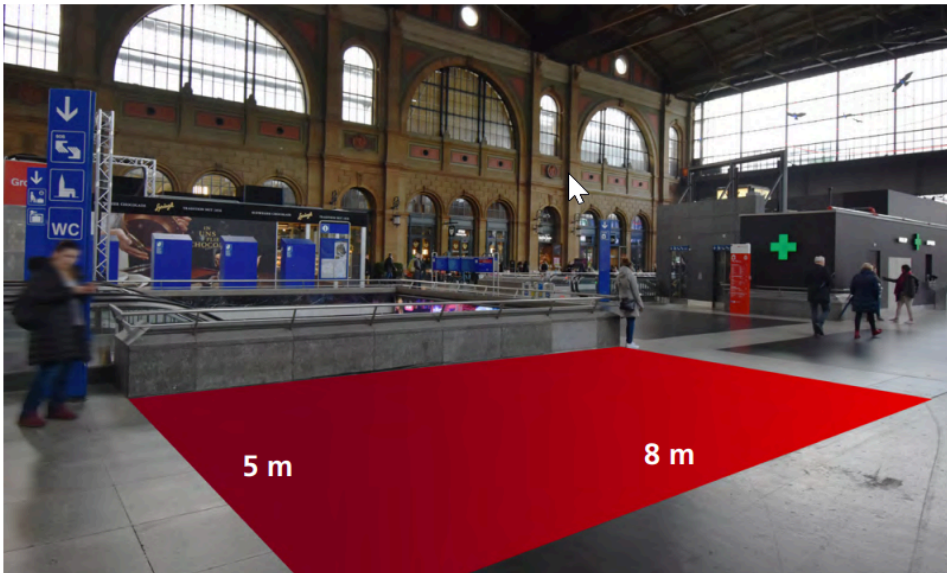

Stand promotion

Zürich HB Station P2

P2 Promotionsfläche, $8 \times 5 \text{ m} = 40 \text{ m}^2$

Key figures

Format	Stand promotion
Period	1 day
Location	Zürich HB, Main concourse, ground floor
Space	800 cm x 500 cm, 40 m²
Reference	8000-1361
Restrictions	Alcohol, Tobacco
Net rent	CHF 6'050.- / day