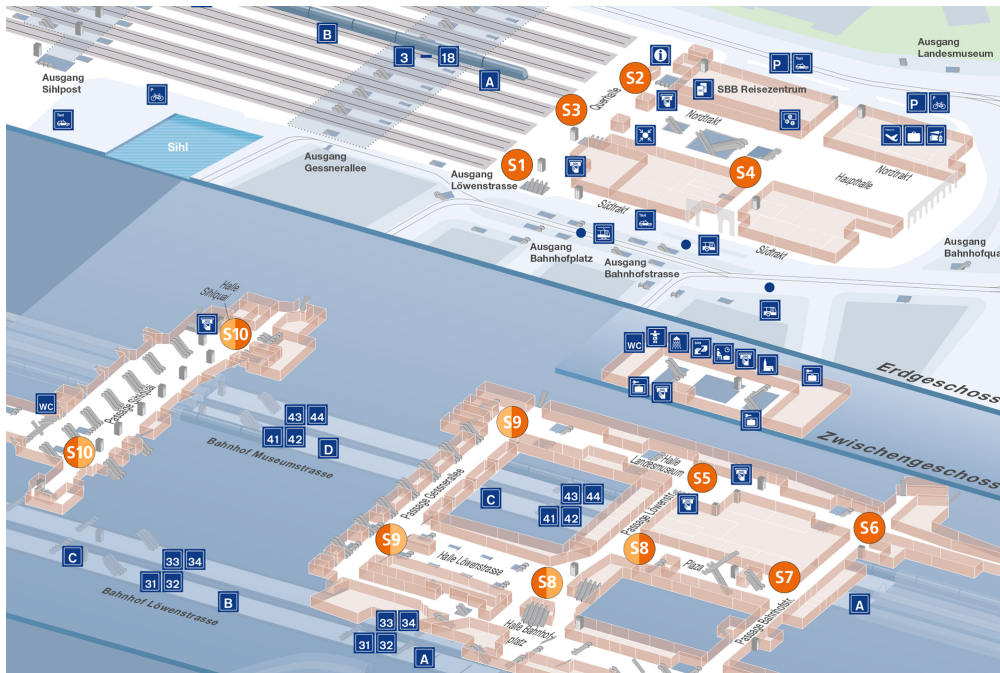

Distribution promotion

Distribution points Zurich HB station

Key figures

Format	Distribution promotion
Distribution points	4 freely selectable
Period	½ day, 1 day
Location	Zürich HB, Several locations at the station
Space	100 cm x 100 cm, 1 m²
Reference	8000-1356
Restrictions	Alcohol, Tobacco
Net rent	CHF 5'480.- / ½ day
Net rent	CHF 9'880.- / day