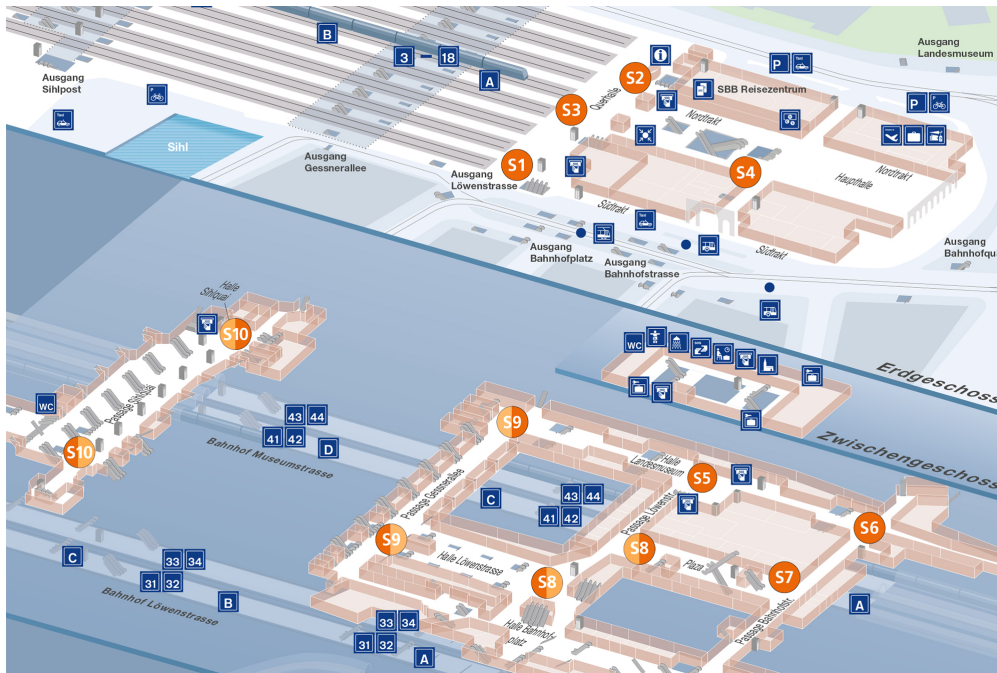

Distribution promotion

Distribution points Zurich HB station

Key figures

Format	Distribution promotion
Distribution points	4 freely selectable
Period	½ day, 1 day
Location	Zürich HB, Several locations at the station
Space	100 cm x 100 cm, 1 m²
Reference	8000-1356
Restrictions	Alcohol, Tobacco
Net rent	CHF 6'050.- / ½ day
Net rent	CHF 10'850.- / day