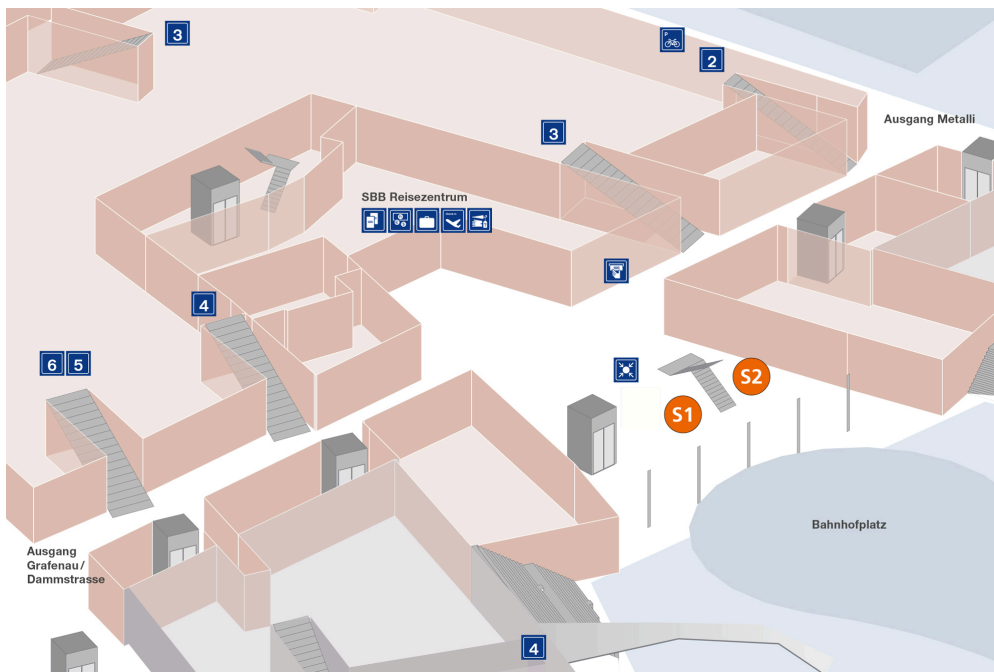

## Distribution points Zug station

### Key figures

Format	<b>Distribution promotion</b>
Distribution points	<b>1 freely selectable</b>
Period	<b>½ day, 1 day</b>
Location	<b>Zug, Station, station hall, city level, area S1</b>
Space	<b>100 cm x 100 cm, 1 m<sup>2</sup></b>
Reference	<b>6300-1353</b>
Restrictions	<b>Alcohol, Tobacco</b>
Net rent	<b>CHF 1'050.- / ½ day</b>
Net rent	<b>CHF 1'900.- / day</b>