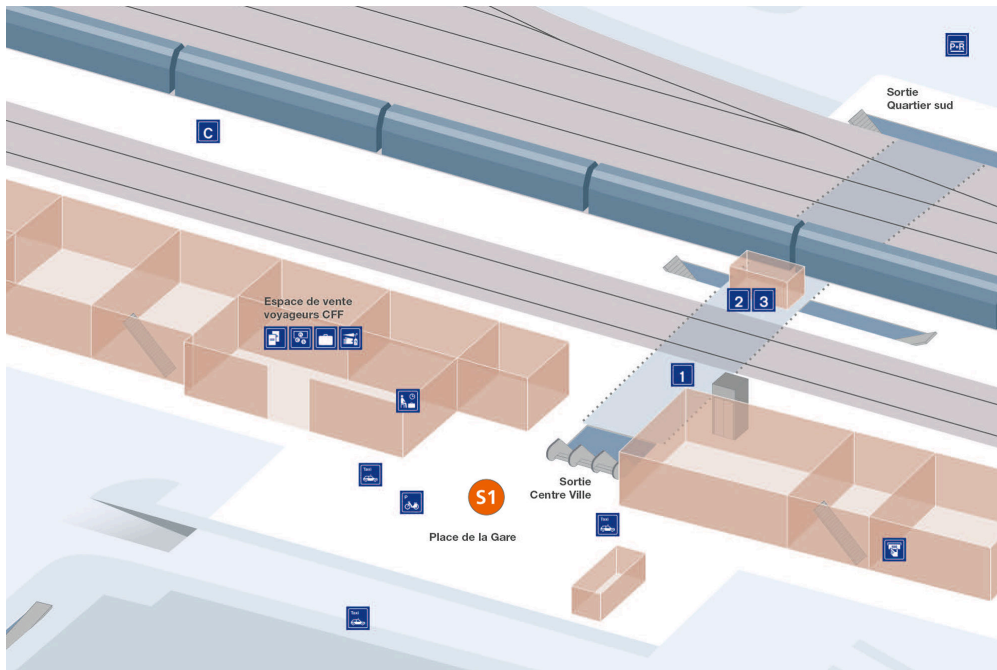

Distribution promotion

Distribution points Sion railway station

Key figures

Format	Distribution promotion
Distribution points	1 freely selectable
Period	½ day, 1 day
Location	Sion, Railway station, exit city centre, city level, area S1
Space	100 cm x 100 cm, 1 m²
Reference	1950-1323
Restrictions	Alcohol, Tobacco, E-Cigarettes
Net rent	CHF 650.- / ½ day
Net rent	CHF 1'150.- / day